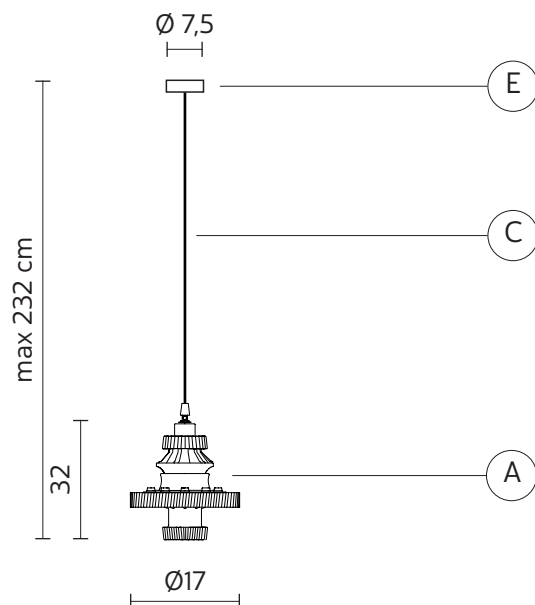

MEK suspension

Bizzarri design

year 2015

TECHNICAL SHEET - SE107 1N INT

STRUCTURE "A"

material	ceramic	
colour	matt black	

CEILING CUP "E"

material	metal
colour	matt black

ELECTRICAL CABLE "C"

material	PVC	
colour	transparent	

ELECTRICAL SYSTEM

socket	E27
source	max 1x105w
energy class	from E to A++

PACKAGING

nr. of collis	1
net weight/kg	1,25
gross weight/kg	2,2
packaging/cm	32x24x32

EMISSION OF LIGHT

one-directional

CERTIFICATION

IEC	60598-1:2008
EN	60598-1:2008 + A11:2009

IP rate	IP20
bulb	optional

item number **700L**
decorative bulb
E27 - 25w - ≤ 60 lumen
class E

these items are special, decorative bulbs not for illumination purposes