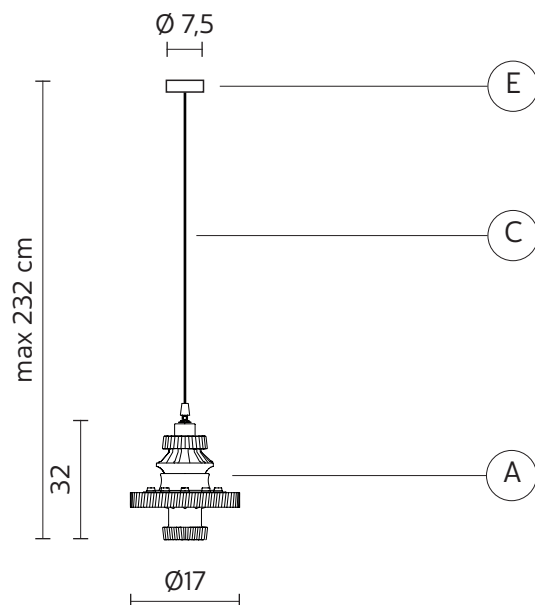

MEK suspension

Bizzarri design

year 2015

TECHNICAL SHEET - SE107 1N INT

STRUCTURE "A"

material ceramic
colour matt black

CEILING CUP "E"

material metal
colour matt black

ELECTRICAL CABLE "C"

material PVC
colour transparent

ELECTRICAL SYSTEM

socket E27
source max 1x105w
energy class from E to A++

PACKAGING

nr. of collis 1
net weight/kg 1,25
gross weight/kg 2,2
packaging/cm 32x24x32

EMISSION OF LIGHT

one-directional

direct
filtered
indirect
none

CERTIFICATION

IEC 60598-1:2008
EN 60598-1:2008 + A11:2009

IP rate IP20
bulb optional

item number **700L**
decorative bulb
E27 - 25w - ≤ 60 lumen
class E